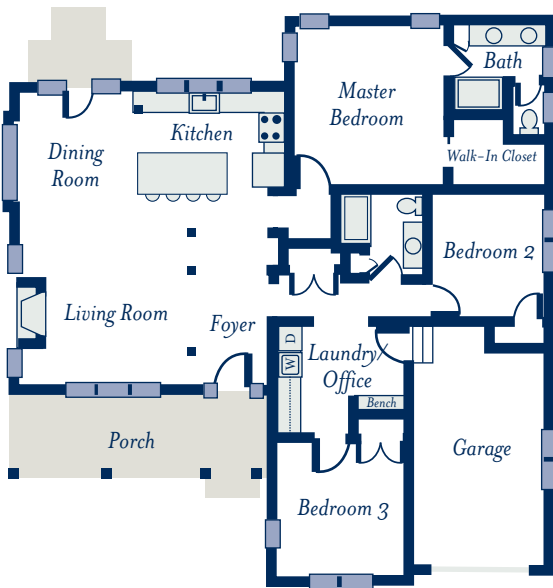

ANCHOR
**LUDLOW
COVE**
COTTAGES

PLAN G-6

THE BAINBRIDGE

3 Bedroom . 2 Bathroom . 1675 square feet

PLAN G-2

LUDLOW
COVE
COTTAGES

Woodland layout

Waterfront layout

THE BAINBRIDGE

3 Bedroom . 2 Bathroom . 1675 square feet

All information herein is believed to be accurate, but is not warranted and is subject to error, change, and withdrawal without notice.