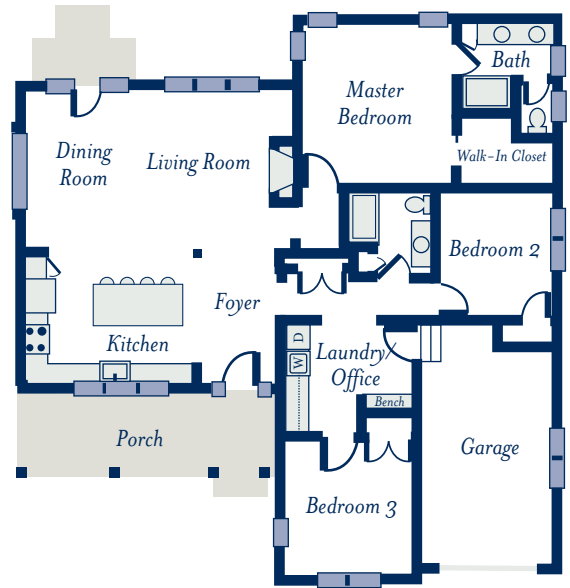

ANCHOR
**LUDLOW
COVE**
COTTAGES

PLAN G-6

THE BAINBRIDGE

3 Bedroom . 2 Bathroom . 1675 square feet

PLAN G-2

LUDLOW
COVE
COTTAGES

Woodland layout

Waterfront layout

THE BAINBRIDGE

3 Bedroom . 2 Bathroom . 1675 square feet

All information herein is believed to be accurate, but is not warranted and is subject to error, change, and withdrawal without notice.