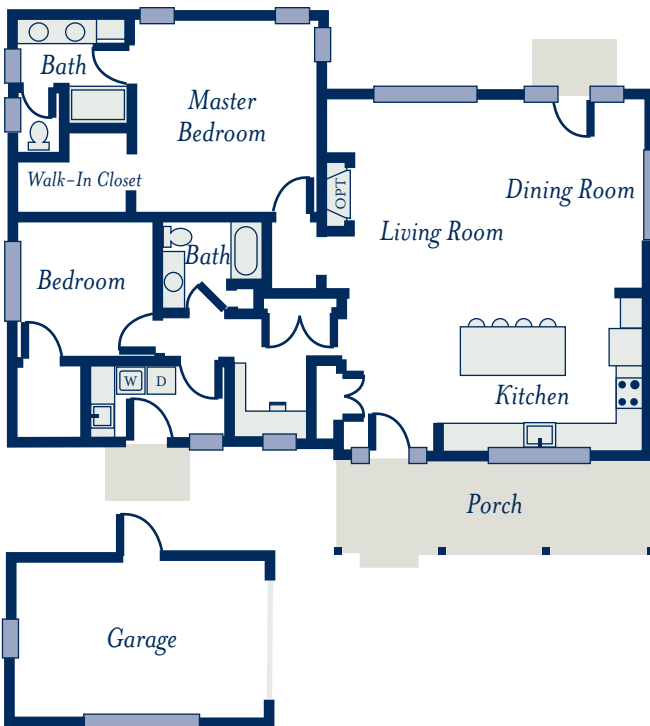

LUDLOW COVE

COTTAGES

THE KINGSTON

2 Bedroom . 2 Bathroom . 1495 square feet

LUDLOW COVE

COTTAGES

Waterfront layout

Woodland layout

THE KINGSTON

2 Bedroom . 2 Bathroom . 1495 square feet

All information herein is believed to be accurate, but is not warranted and is subject to error, change, and withdrawal without notice.