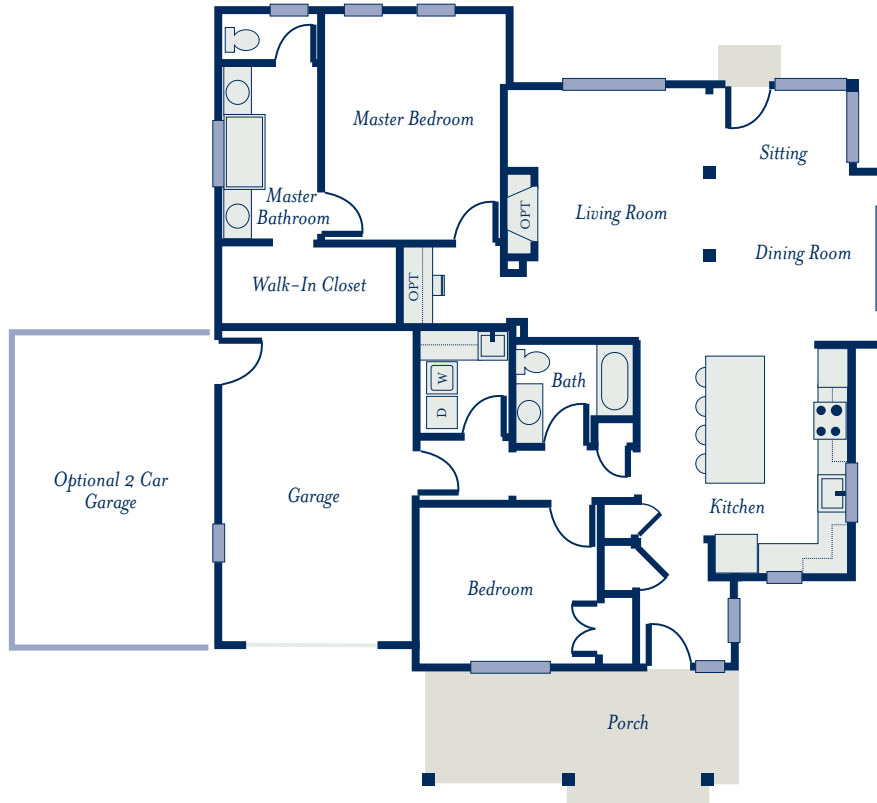

## THE QUILCENE

2 Bedroom . 2 Bathroom . Square footage varies with floorplan

PLAN C-16 • 1493 SQ. FT.

## THE QUILCENE

2 Bedroom . 2 Bathroom . Square footage varies with floorplan

*All information herein is believed to be accurate, but is not warranted and is subject to error, change, and withdrawal without notice.*